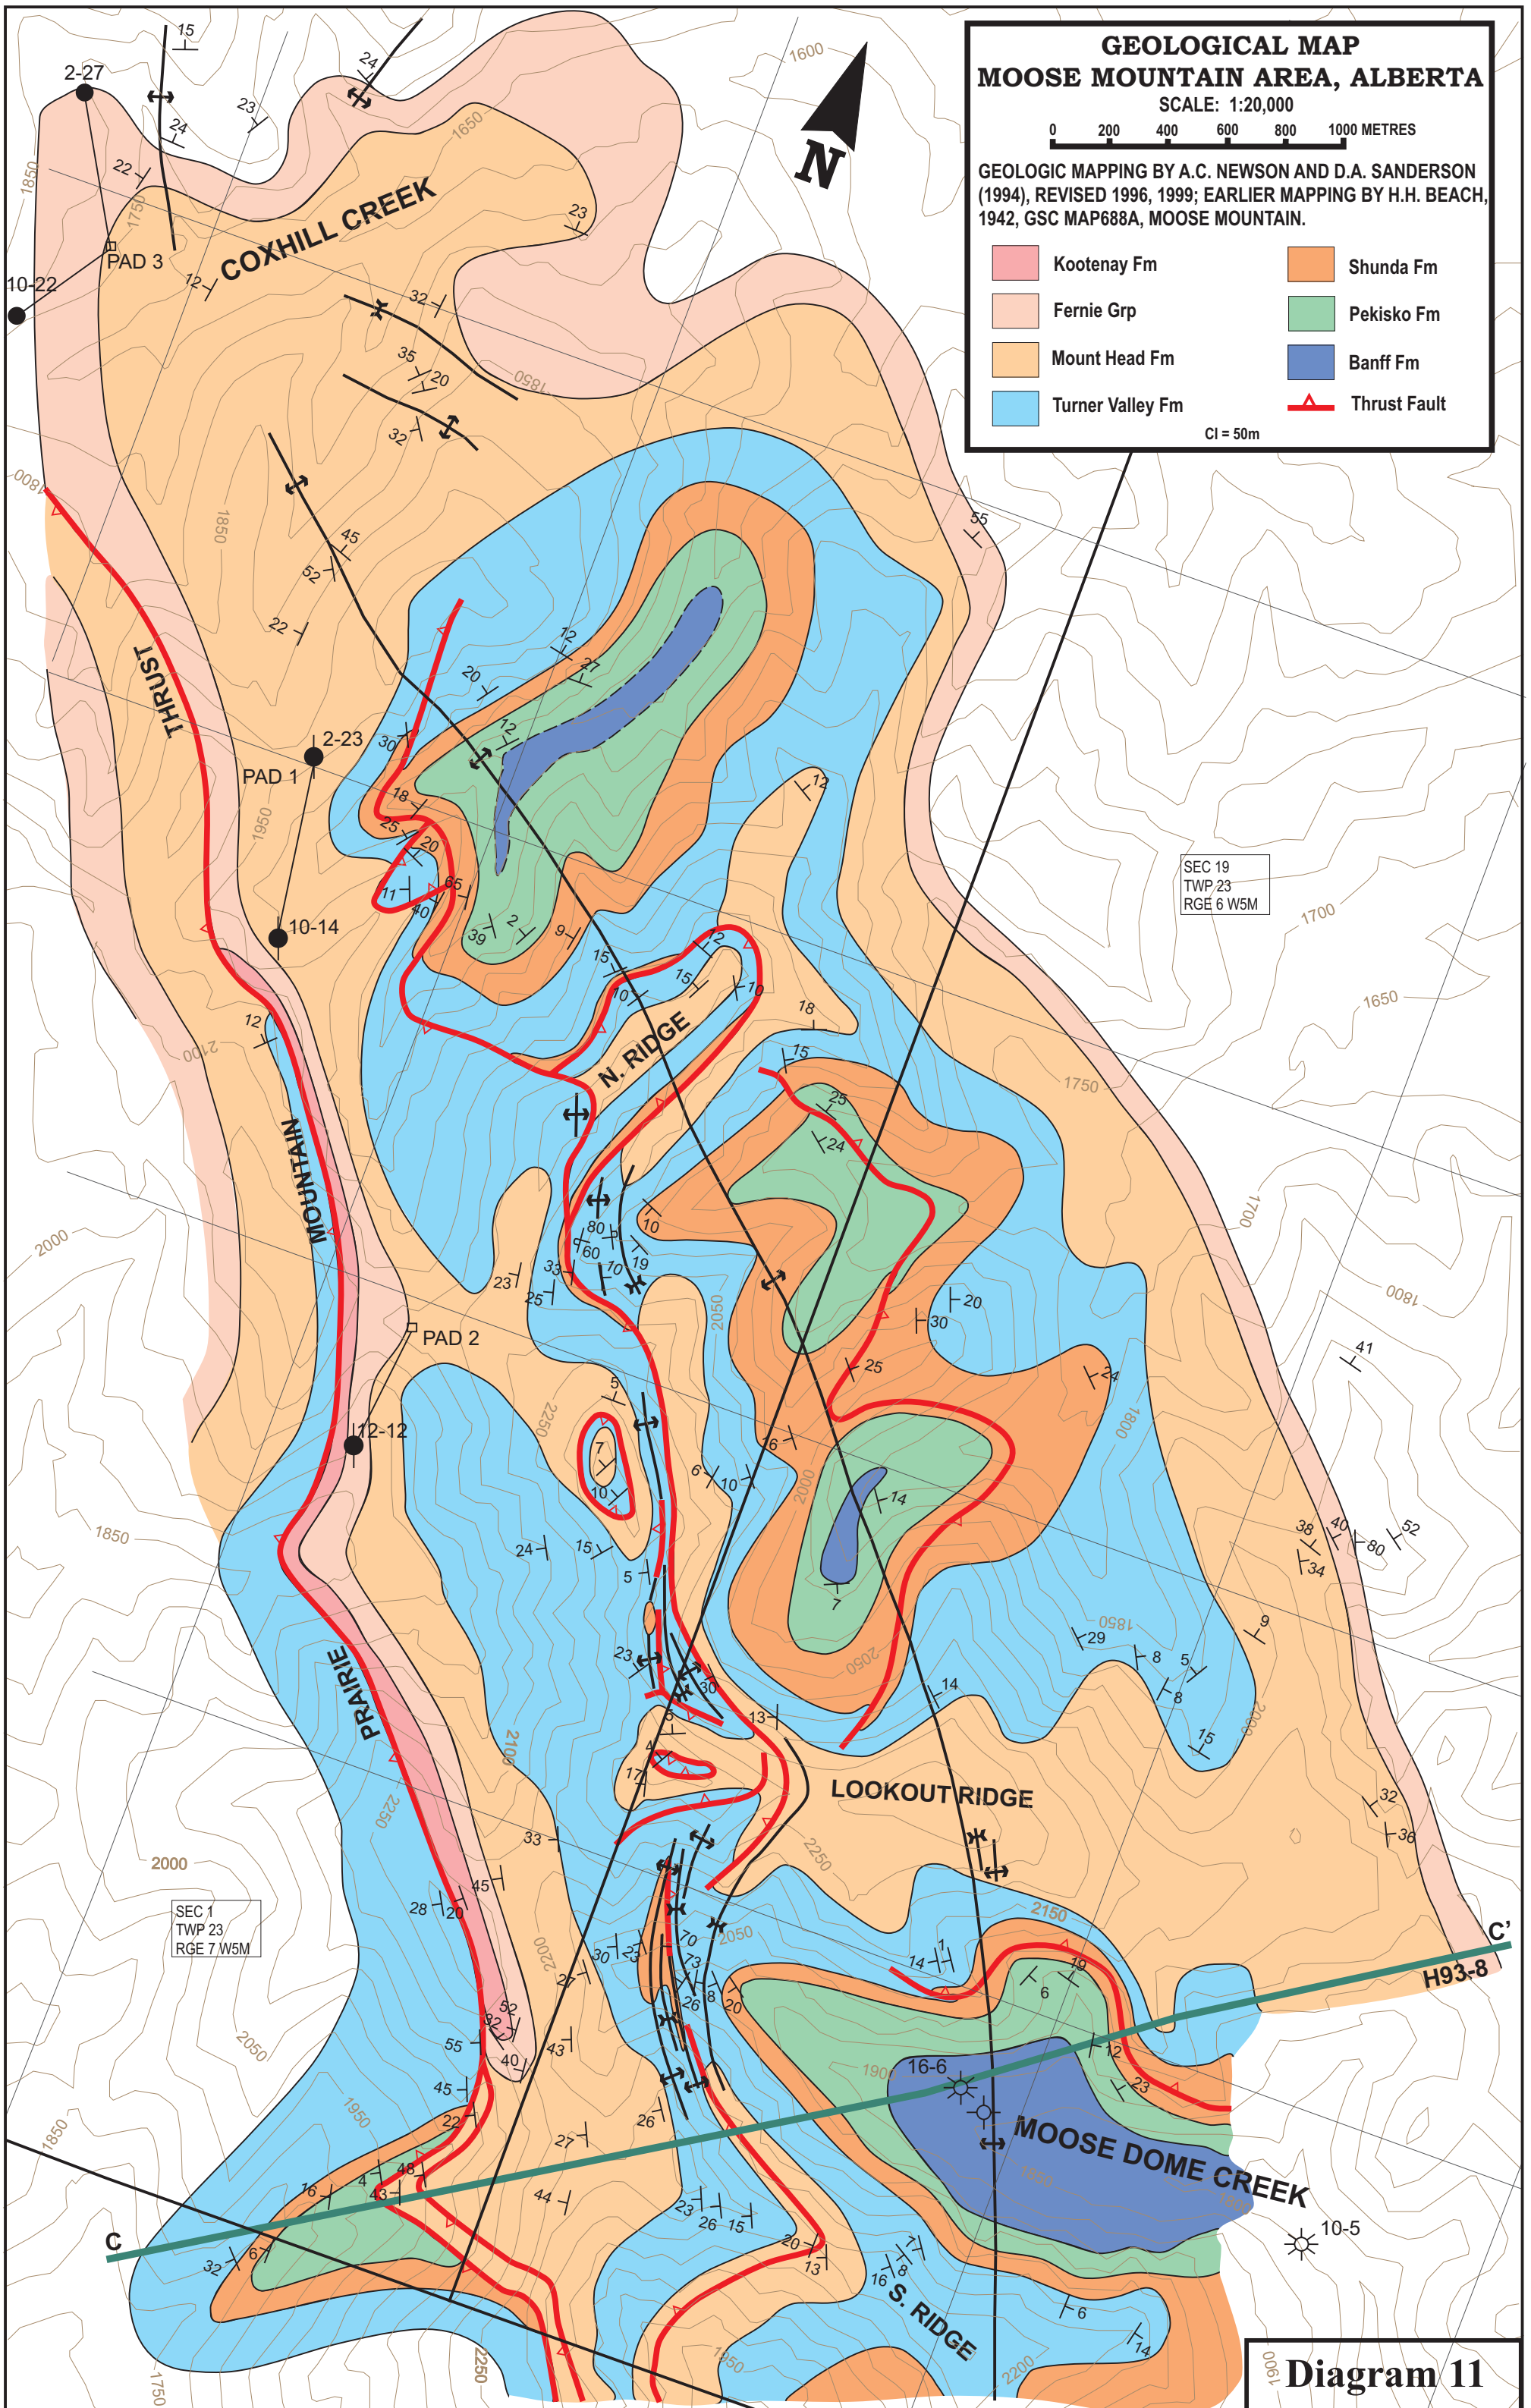

**GEOLOGICAL MAP
MOOSE MOUNTAIN AREA, ALBERTA**

SCALE: 1:20,000

0 200 400 600 800 1000 METRES

GEOLOGIC MAPPING BY A.C. NEWSON AND D.A. SANDERSON (1994), REVISED 1996, 1999; EARLIER MAPPING BY H.H. BEACH, 1942, GSC MAP688A, MOOSE MOUNTAIN.

- | | |
|--|--|
|  Kootenay Fm |  Shunda Fm |
|  Fernie Grp |  Pekisko Fm |
|  Mount Head Fm |  Banff Fm |
|  Turner Valley Fm |  Thrust Fault |

CI = 50m

SEC 19
TWP 23
RGE 6 W5M

SEC 1
TWP 23
RGE 7 W5M

Diagram 11