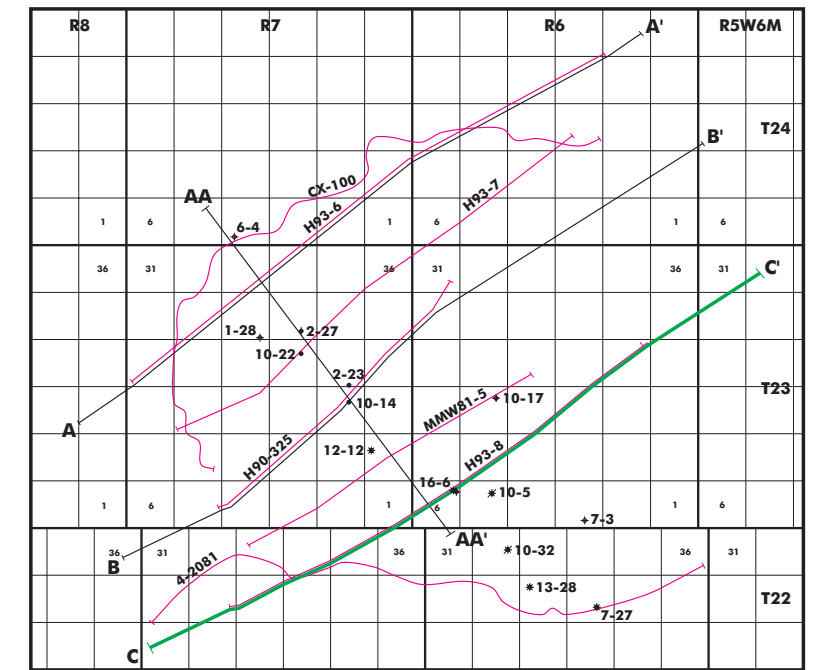

MOO8V2.UFS

C  
SW

C'  
NE

INDEX MAP (NOT TO SCALE)

**PROJECTED OUTCROP AND APPARENT DIP**

- K - CRETACEOUS
- J - JURASSIC
- M - MISSISSIPPIAN

**Moose Oils Ltd.**

Moose Mountain  
Dip Section C-C'

Horizontal = Vertical Scale  
1:50,000

A.C.Newson | Diagram 18 | Revised March 2000