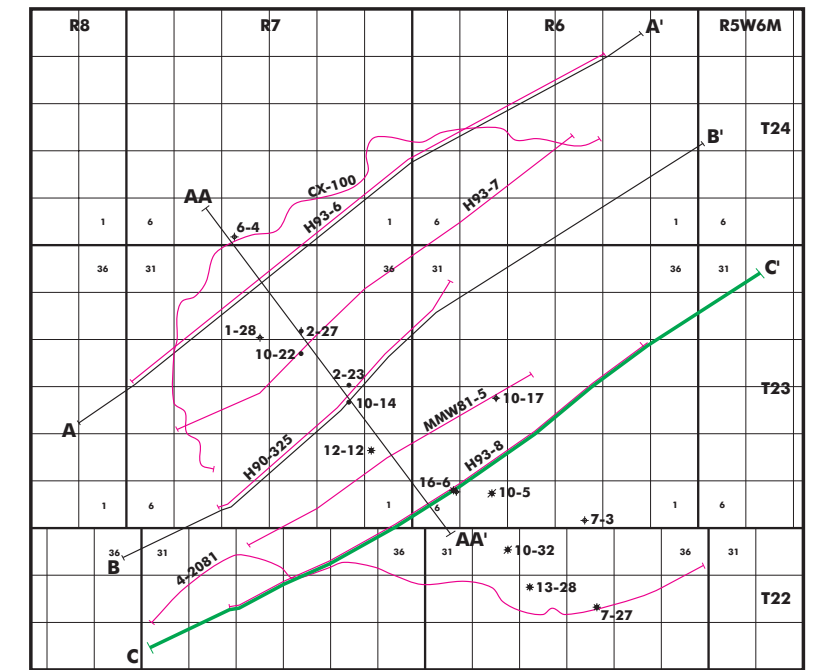

MOO8V2.UFS

C
SW

C'
NE

PROJECTED OUTCROP AND APPARENT DIP

- K - CRETACEOUS
- J - JURASSIC
- M - MISSISSIPPIAN

Moose Oils Ltd.

Moose Mountain
Dip Section C-C'

Horizontal = Vertical Scale
1:50,000

A.C.Newson | Diagram 18 | Revised March 2000