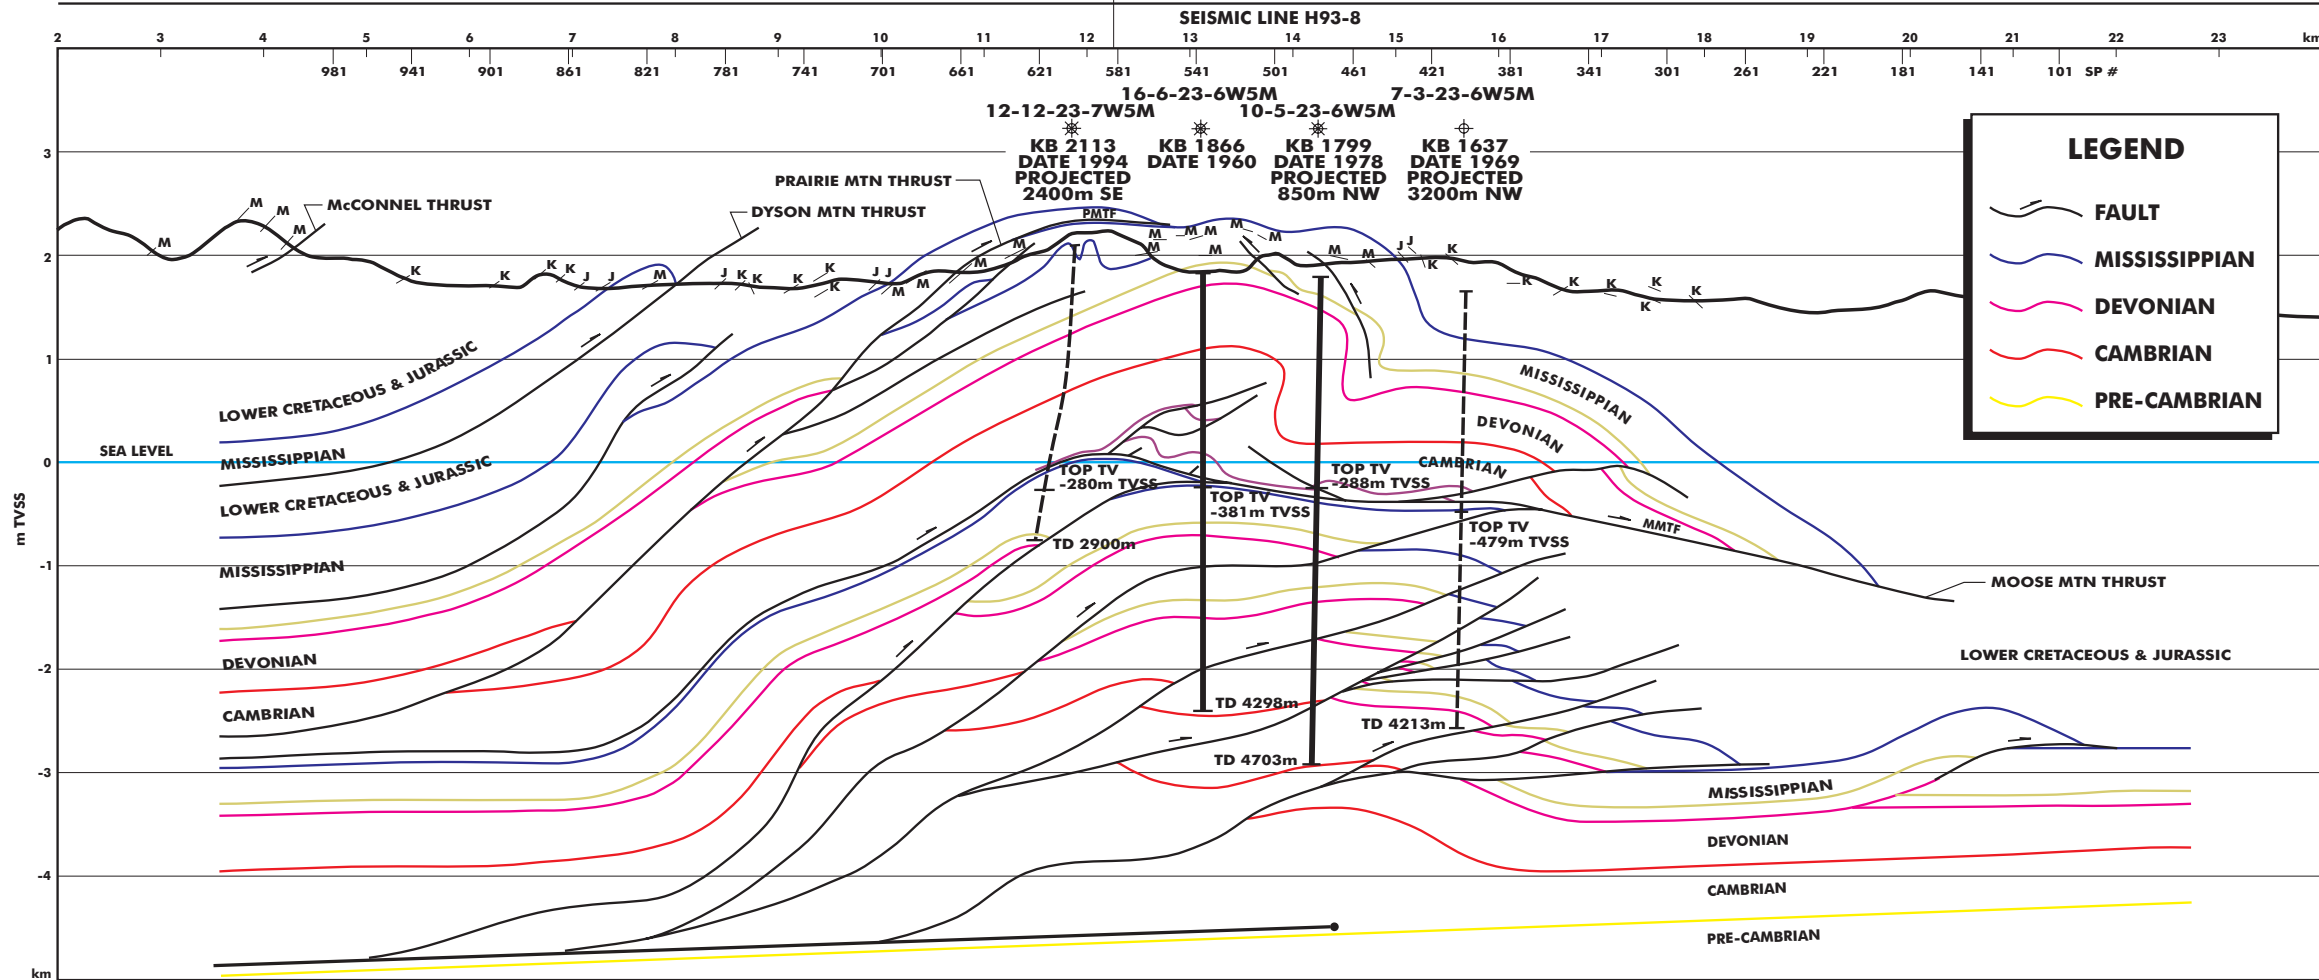

MOO8V2.UFS

C
SW

C'
NE

PROJECTED OUTCROP AND APPARENT DIP

- K - CRETACEOUS
- J - JURASSIC
- M - MISSISSIPPIAN

Moose Oils Ltd.

Moose Mountain
Dip Section C-C'

Horizontal = Vertical Scale
1:50,000

A.C.Newson | Diagram 18 | Revised March 2000