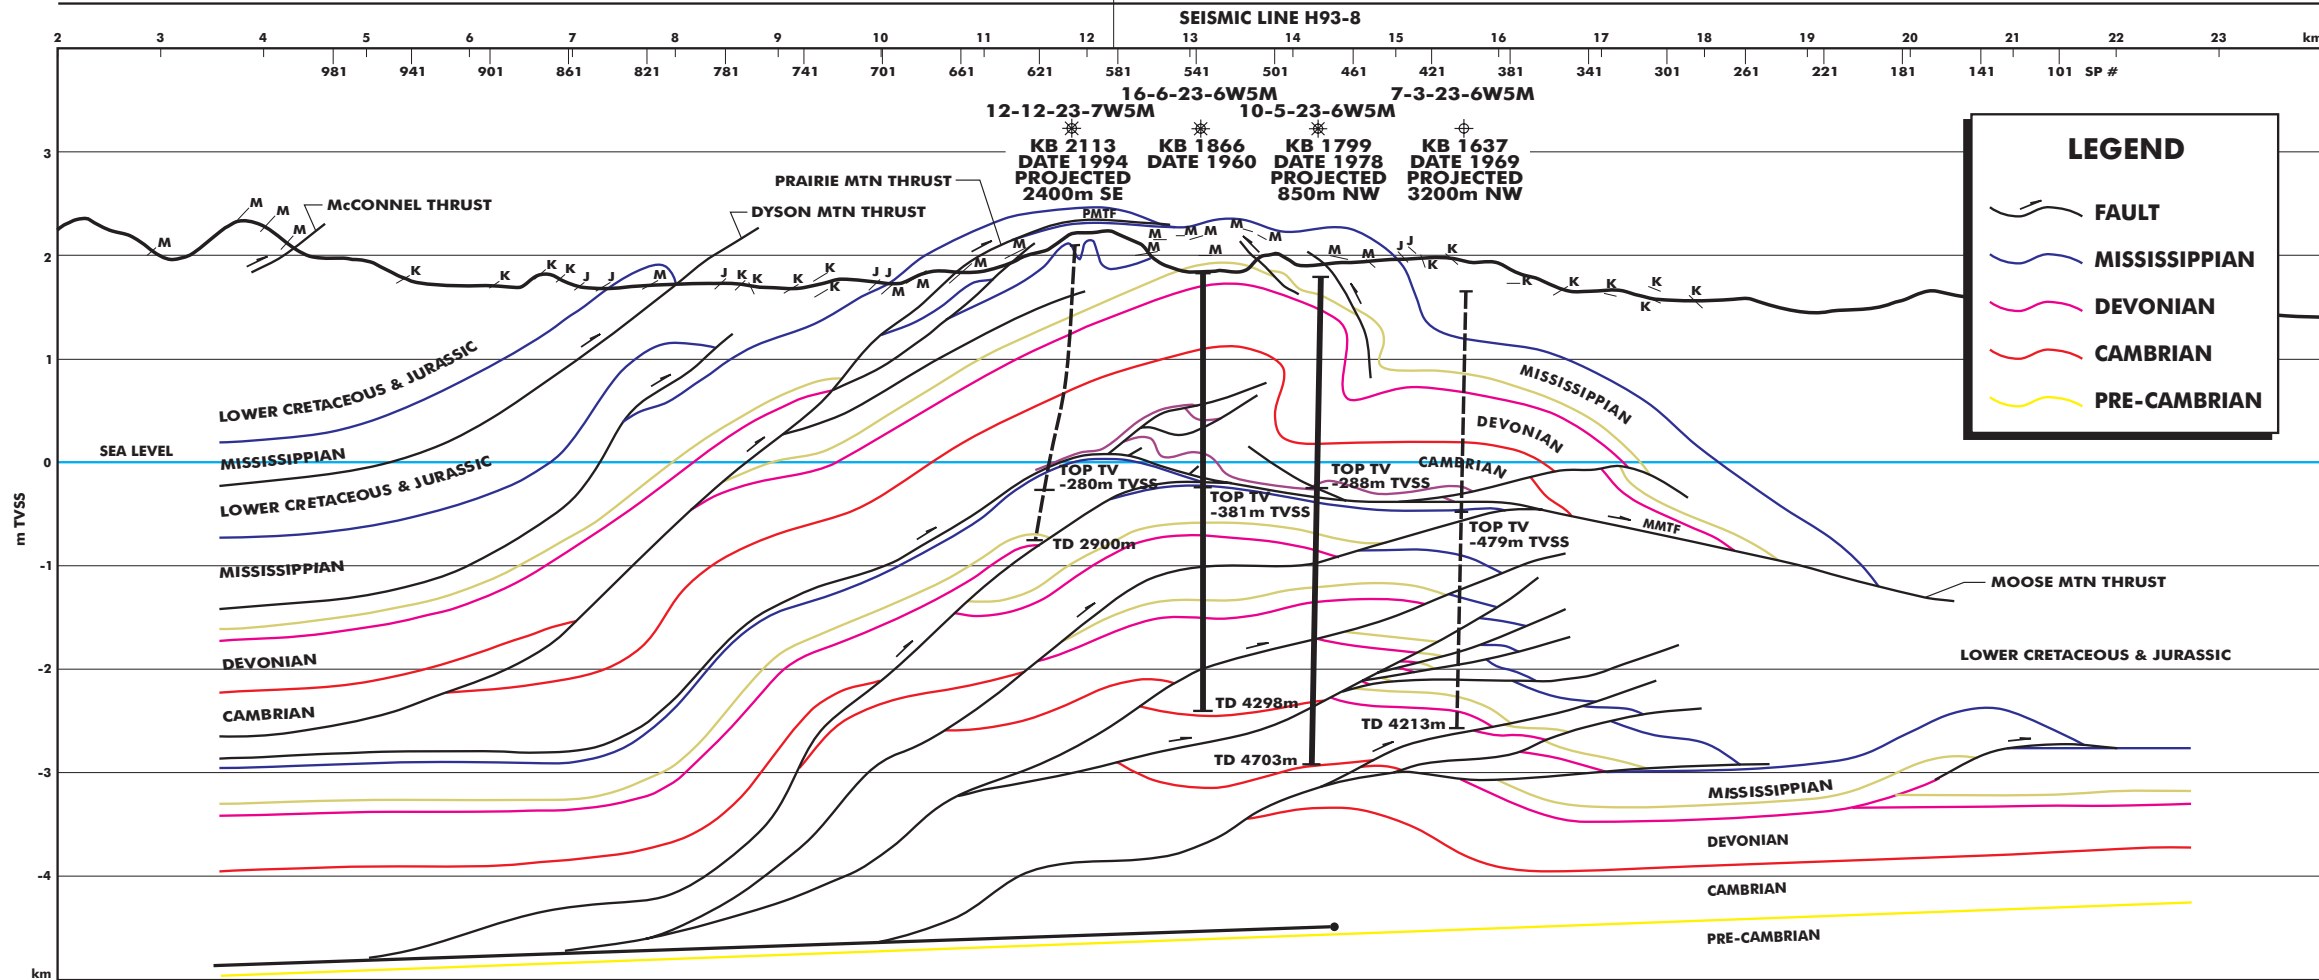

MOO8V2.UFS

C  
SW

C'  
NE

INDEX MAP (NOT TO SCALE)

**PROJECTED OUTCROP AND APPARENT DIP**

- K - CRETACEOUS
- J - JURASSIC
- M - MISSISSIPPIAN

**Moose Oils Ltd.**

Moose Mountain  
Dip Section C-C'

Horizontal = Vertical Scale  
1:50,000

A.C.Newson | Diagram 18 | Revised March 2000